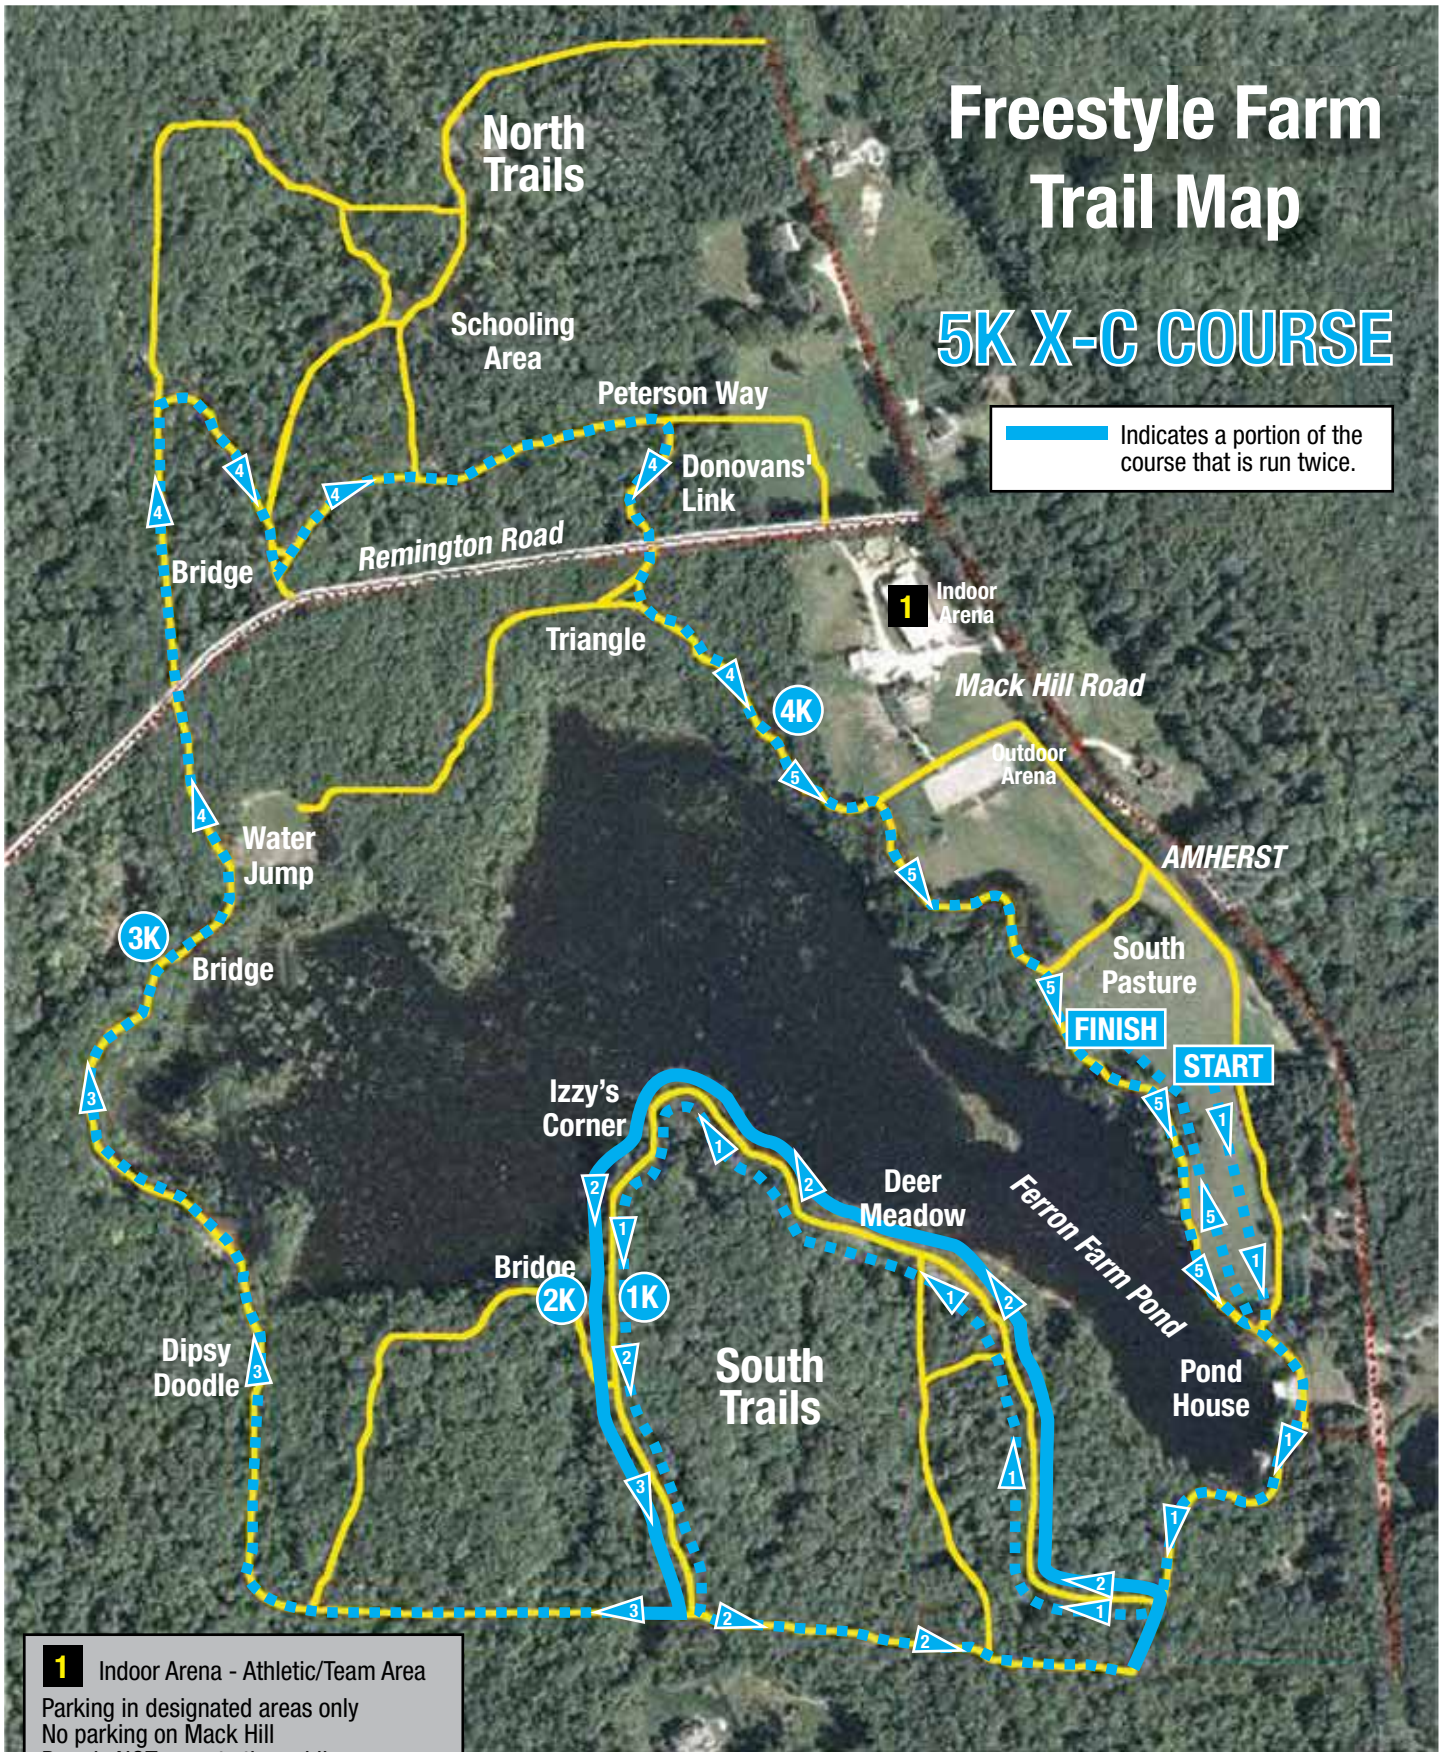

Freestyle Farm Trail Map

5K X-C COURSE

 Indicates a portion of the course that is run twice.

1 Indoor Arena - Athletic/Team Area
 Parking in designated areas only
 No parking on Mack Hill
 Barn is NOT open to the public
 Please carry out ALL garbage

*Freestyle Farm is a private equestrian facility that is not open to the general public.
 XC trails use is limited to approved events and times.*