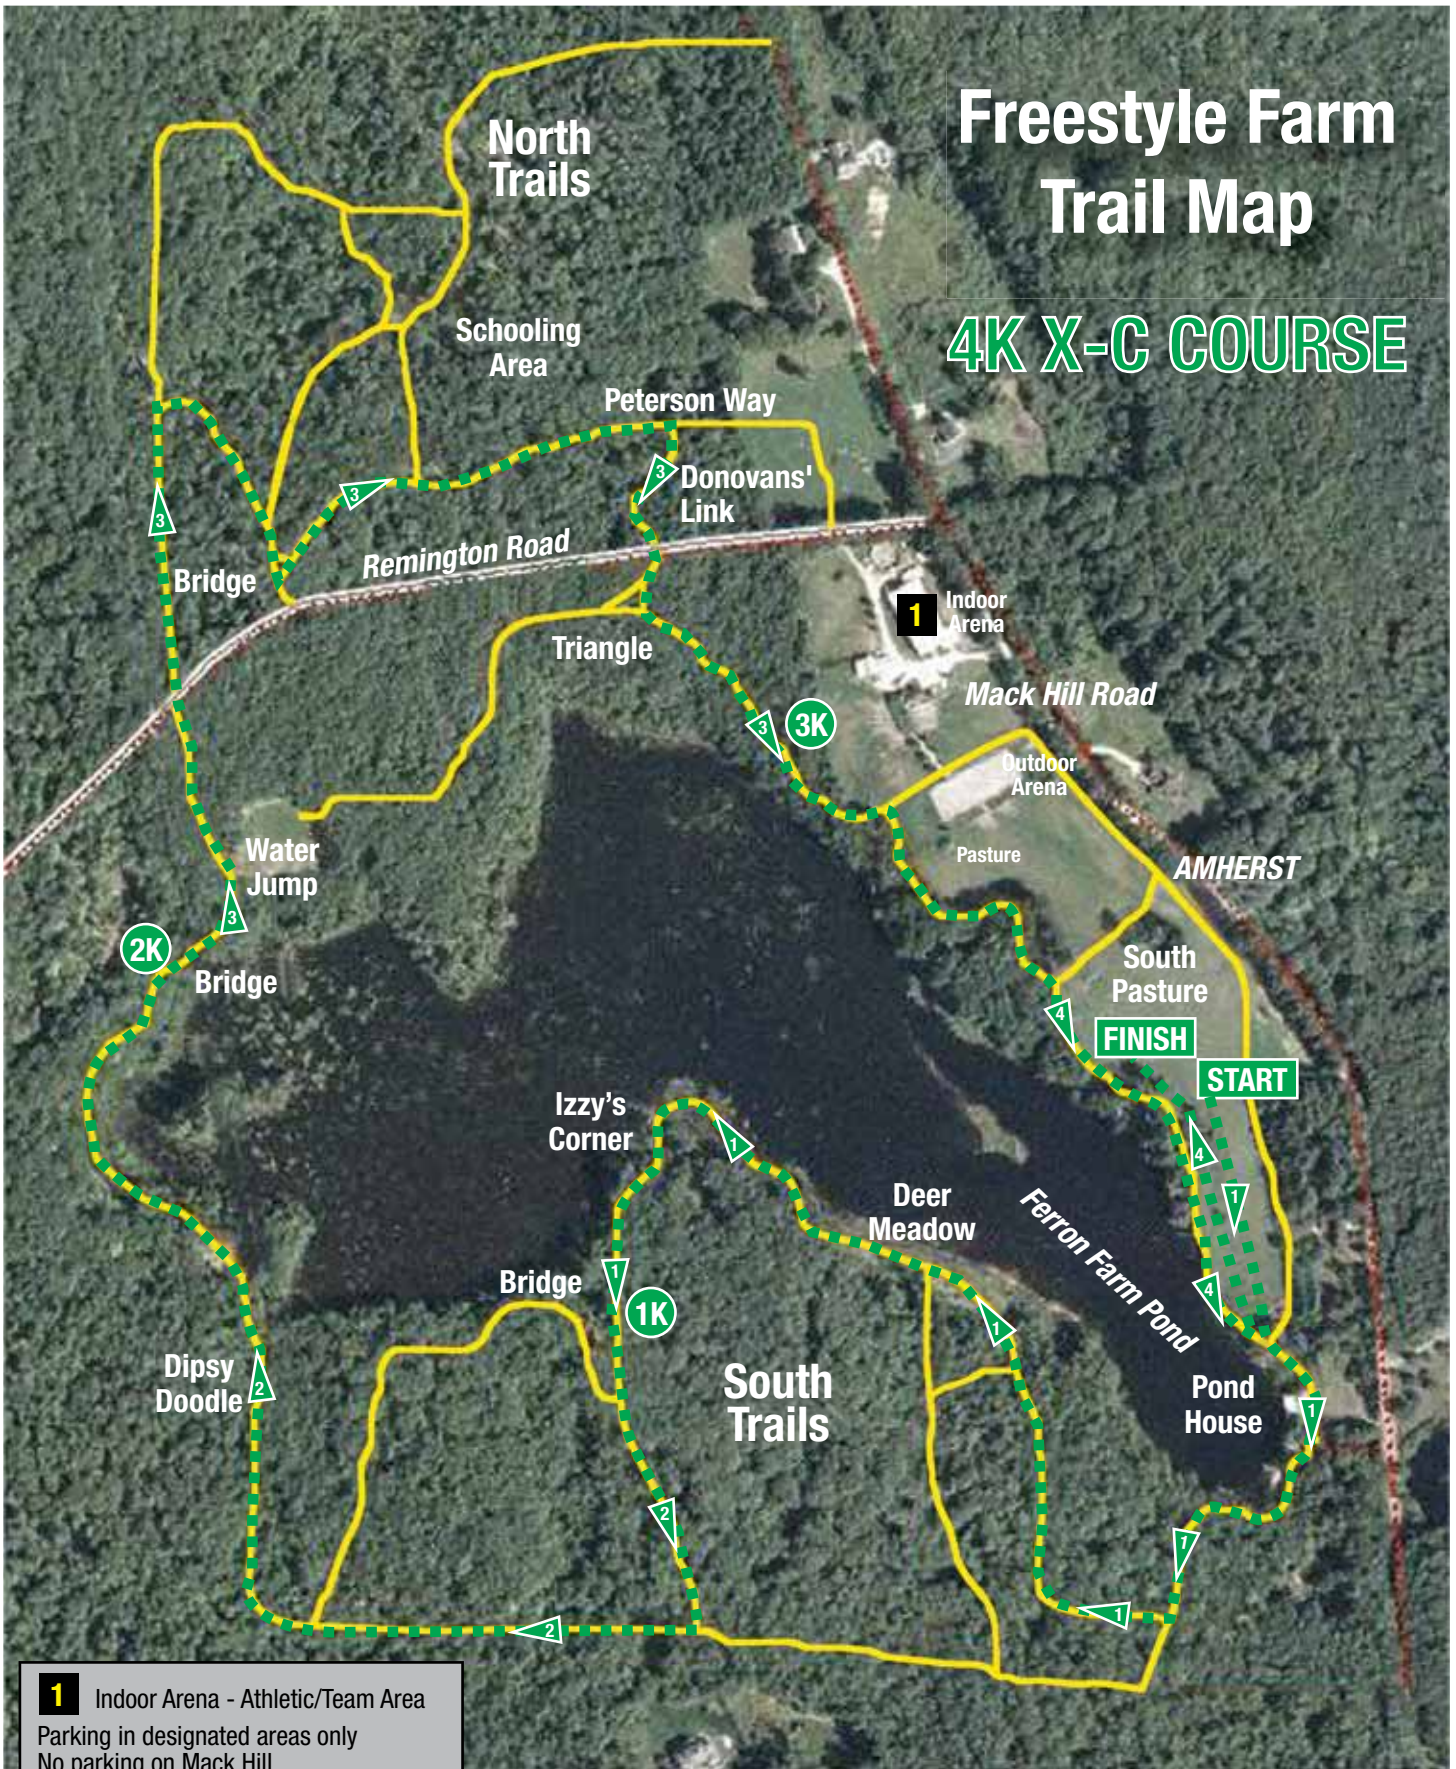

# Freestyle Farm Trail Map

## 4K X-C COURSE

**1** Indoor Arena - Athletic/Team Area  
 Parking in designated areas only  
 No parking on Mack Hill  
 Barn is NOT open to the public  
 Please carry out ALL garbage

*Freestyle Farm is a private equestrian facility that is not open to the general public.  
 XC trails use is limited to approved events and times.*